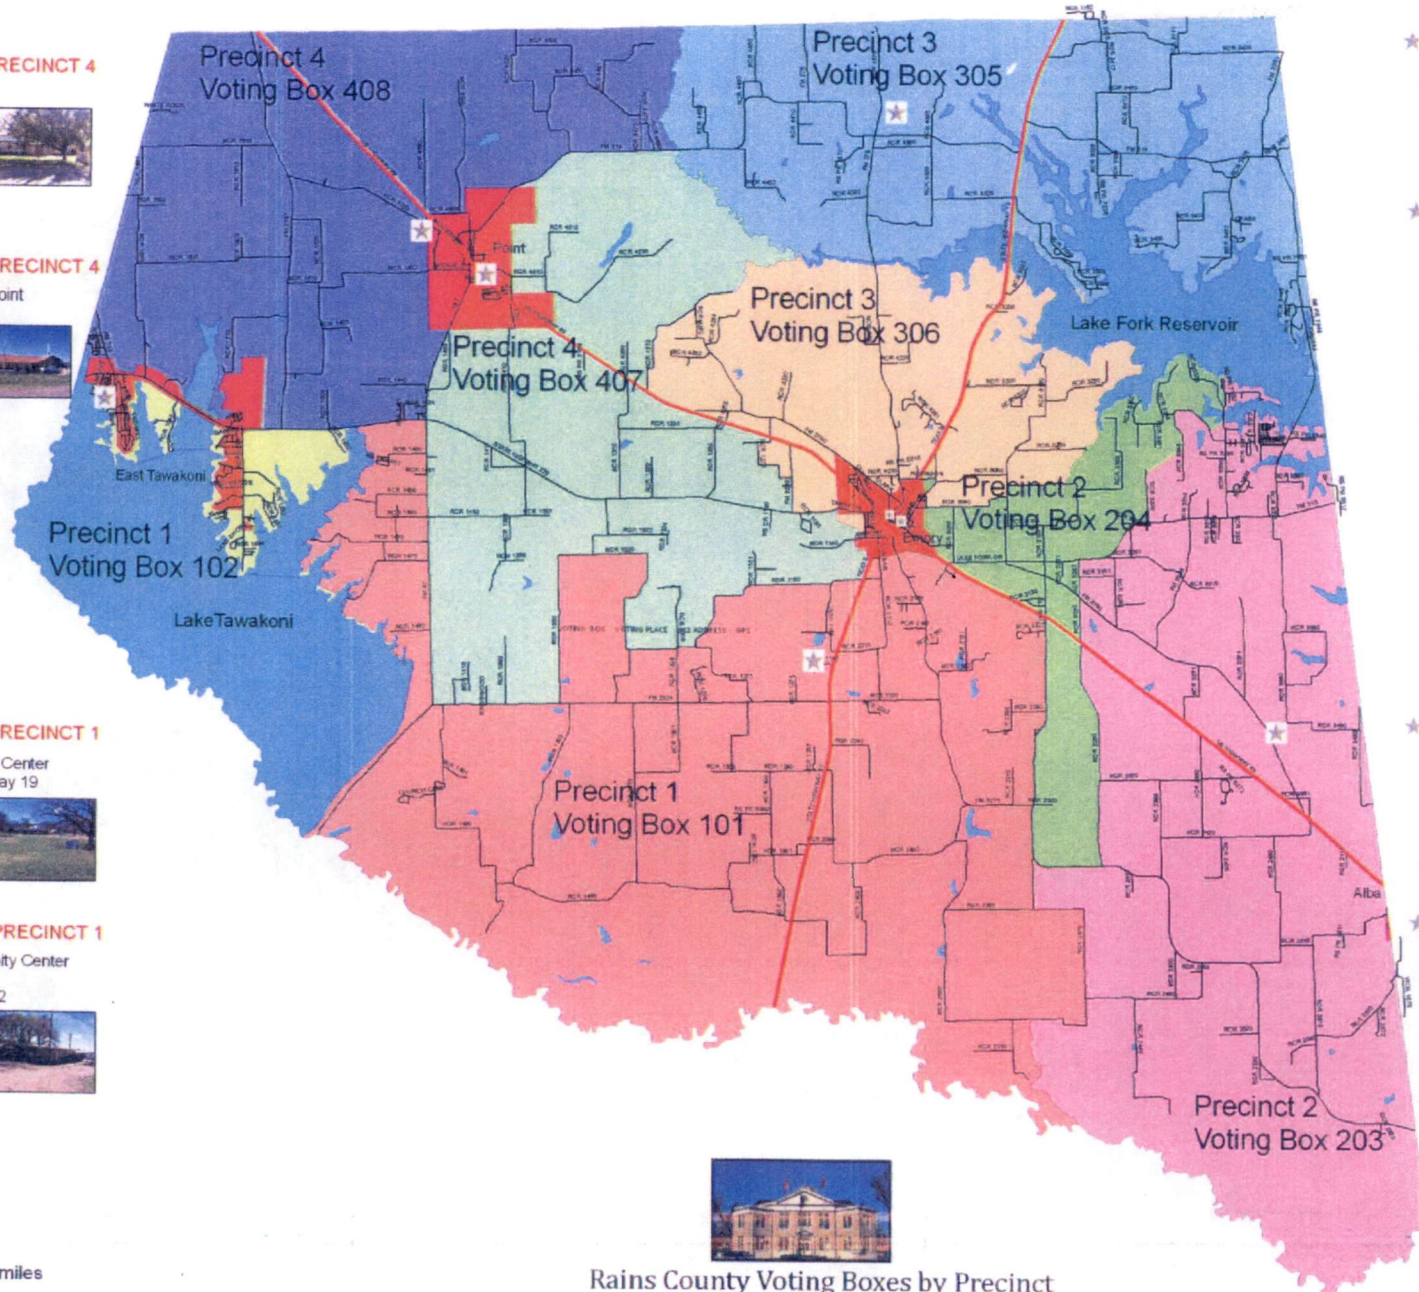

★ **VOTING BOX 407 PRECINCT 4**

Point Community Center
241 South First Street
Point, Texas 75472

GPS: 32 55 46.14 N
95 52 16.56 W

★ **VOTING BOX 408 PRECINCT 4**

First Baptist Church of Point
985 Industrial Boulevard
Point, Texas 75472

GPS: 32 56 15.20 N
95 52 45.36 W

★ **VOTING BOX 101 PRECINCT 1**

Rocky Point Community Center
2134 South State Highway 19
Emory, Texas 75440

GPS: 32 50 44.70 N
95 46 52.33 W

★ **VOTING BOX 102 PRECINCT 1**

East Tawakoni Community Center
288 Briggs Boulevard
East Tawakoni, Tx 75472

GPS: 32 54 1.24 N
95 57 38.36 W

★ **VOTING BOX 305 PRECINCT 3**

Della Blanton Memorial Hall
200 RS CR 4370
Emory, Texas 75440

GPS: 32 57 29.53 N
95 46 7.59 W

★ **VOTING BOX 306 PRECINCT 3**

Emory Volunteer Fire Dept.
119 North Street
Emory, Tx 75440

GPS: 32 52 31.54 N
95 45 56.27 W

★ **VOTING BOX 203 PRECINCT 2**

Bright Star Community Center
4433 East FM 2795
Alba, Texas 75410

GPS: 33 49 51.64 N
95 40 24.75 W

★ **VOTING BOX 204 PRECINCT 2**

Rose Community Center
109 North Ravine Street
Emory, Texas 75440

GPS: 32 52 26.37 N
95 45 49.14 W

1 inch equals 0.830522 miles

Rains County Voting Boxes by Precinct